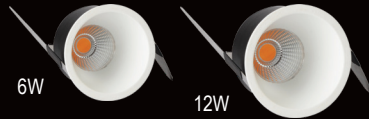

GVO
[SIGNATURE SERIES]
LED COB DOWNLIGHTERS

ITEM CODE	WATTAGE	CCT	DIMENSIONS*	DIMMABILITY	MRP (₹)
DL6W40D3KN	6W	3000K	A - Ø9.0 B - Ø3.5 C - 8.0	NO	1,490.00
DL6W40D4KN		4000K		NO	
DL12W38D3K	12W	3000K	A - Ø9.6 B - Ø3.5 C - 12.0	YES	1,790.00
DL12W38D4K		4000K		YES	

CASE LOT : 6W - 10, 12W - 6