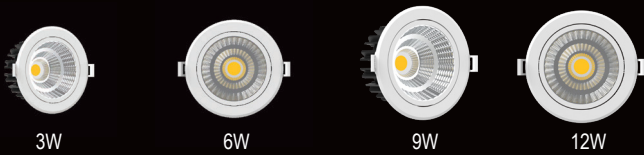

EGAN SERIES

LED COB PC DOWNLIGHTERS

ITEM CODE	WATTAGE	CCT	DIMENSIONS*	MRP (₹)
DL3211138	3W	3000K	A: Ø8.4 B: 5.2 C: 4	449.00
DL3311138		4000K		449.00
DL3611138		6500K		449.00
DL6211129	6W	3000K	A - Ø8.8 B - Ø7.0 C - 5.0	599.00
DL6231129		4000K		599.00
DL6261129		6500k		599.00
DL9211129	9W	3000K	A - Ø10.5 B - Ø9.0 C - 6.0	899.00
DL9231129		4000K		899.00
DL9261129		6500K		899.00
DL1221138	12W	3000K	A - Ø12.0 B - Ø9.0 C - 6.2	1,050.00
DL1231138		4000K		1,050.00
DL1261138		6500K		1,050.00

CASE LOT : 3W - 20 / 6W,9W,12W - 10

AHIOS TRACK

TRACK LIGHT

	ITEM CODE	WATTAGE	CCT	DIMENSIONS*	MRP (₹)	CASE LOT
	TKL1030014	10W	3000K	L - 100 W - 2.5 H - 5.1	2190.00	10
	TKL1040014		4000K		2190.00	
	TKL2030014	20W	3000K		2990.00	10
	TKL2040014		4000K		2990.00	
	TKL3030014	30W	3000K		3790.00	10
	TKL3040014		4000K		3790.00	
	TKL1030094	10W	3000K		2190.00	10
	TKL1040094		4000K		2190.00	
	TKL2030094	20W	3000K		2990.00	10
	TKL2040094		4000K		2990.00	
	TKL3030094	30W	3000K	3790.00	10	
	TKL3040094		4000K	3790.00		

AHIOS PRO

TRACK

	ITEM CODE	DIMENSIONS*	CASE LOT	MRP (₹)
	TK1M2WR11	1M WHITE	10	790.00
	TK1M2WR09	1M BLACK	10	790.00
	TK2M2WR11	2M WHITE	10	1 590.00
	TK2M2WR09	2M BLACK	10	1 590.00